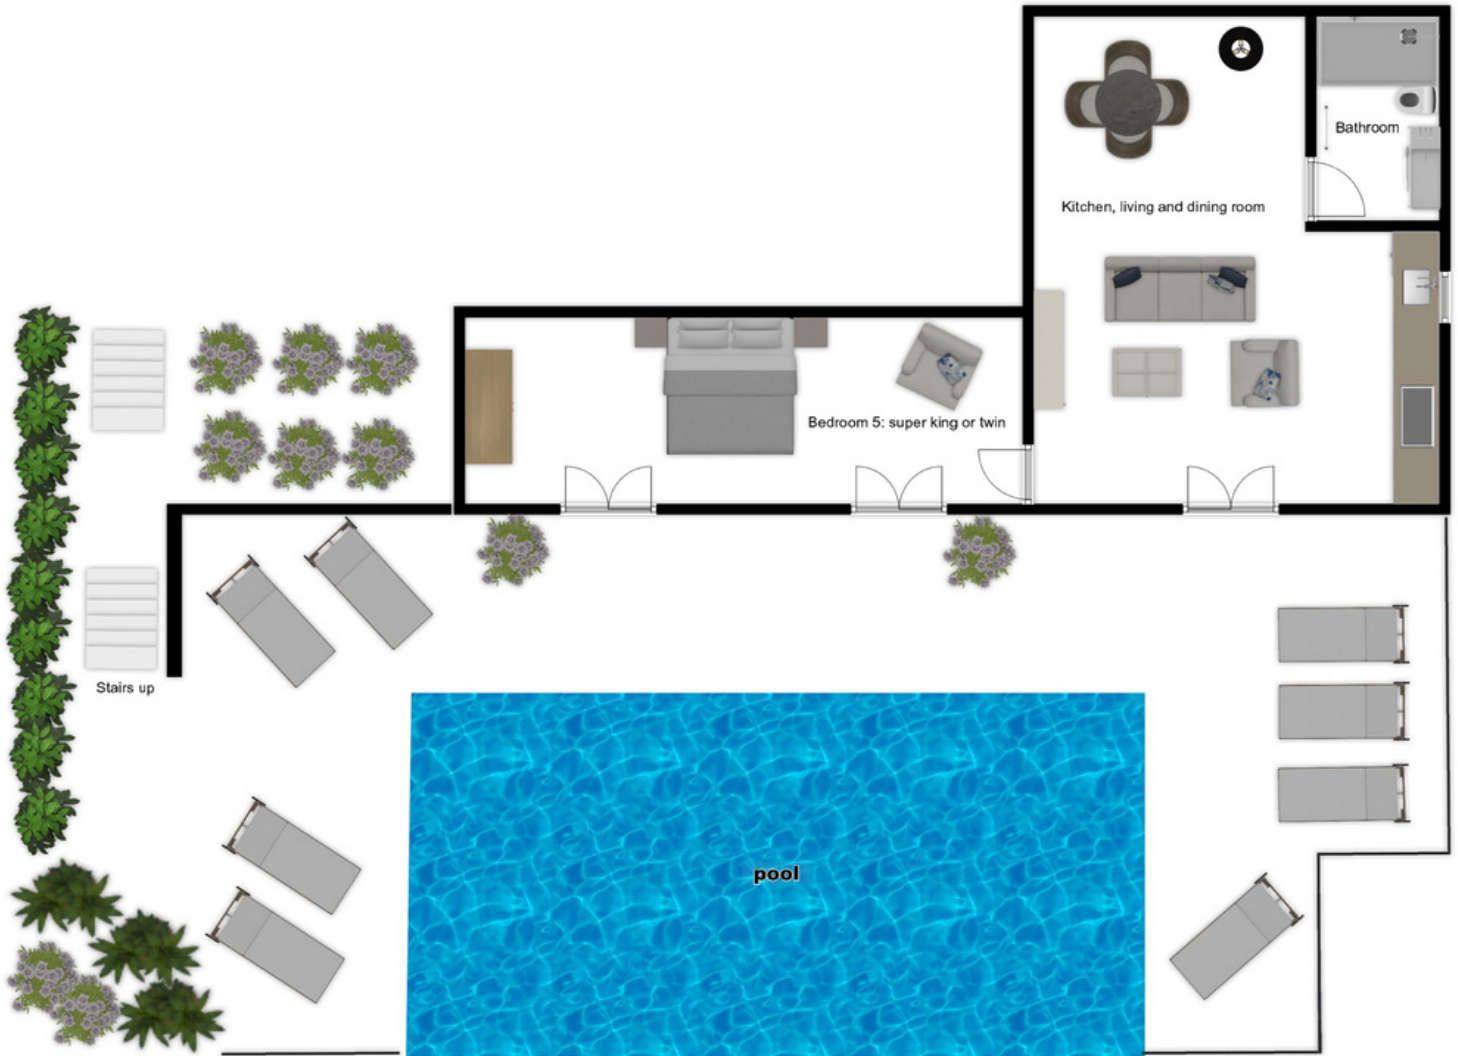

# Mas d'Yeuse Villa Floorplans

First floor

Ground/entrance floor

Lower ground / poolside apartment

Mas d'Yeuse Villa, Cannes

T: +33 (0)7 68 97 13 78

E: [kathrynmariamorris@gmail.com](mailto:kathrynmariamorris@gmail.com)