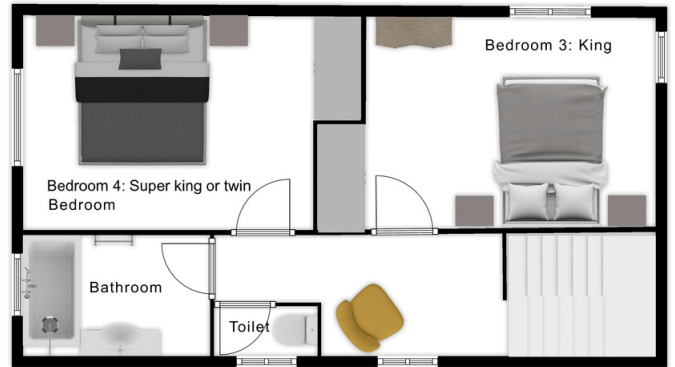

# Mas d'Yeuse Villa Floorplans

First floor

Ground/entrance floor

Lower ground / poolside apartment

Mas d'Yeuse Villa, Cannes

T: +33 (0)7 68 97 13 78

E: [kathrynmariamorris@gmail.com](mailto:kathrynmariamorris@gmail.com)